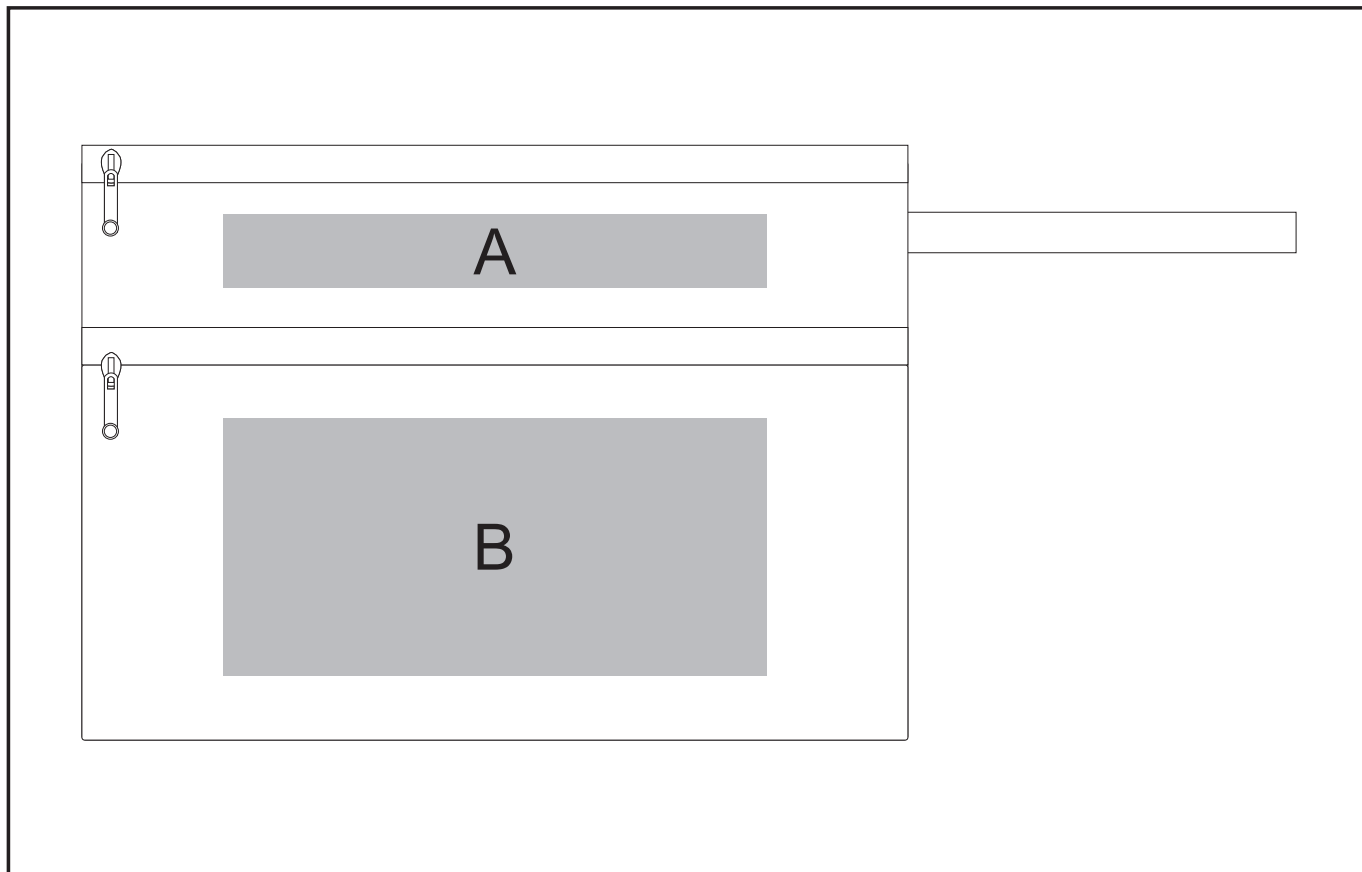

IDEA-0425

Win-Win Pouch

Need to know:

- Includes 1 Colour, 1-Position Screen Print (setup fee applies)
- **Texture will affect the print, especially fine detail**

Branding Options:

Position A

1. Screen Print (SA) - 1 colour
Size: 180mm wide x 25mm high
2. Digital Direct Transfer (DDT) full colour
Size: 180mm wide x 25mm high

Position B

1. Screen Print (SA) - 4 colour
Size: 180mm wide x 80mm high
2. Digital Direct Transfer (DDT) full colour
Size: 180mm wide x 80mm high